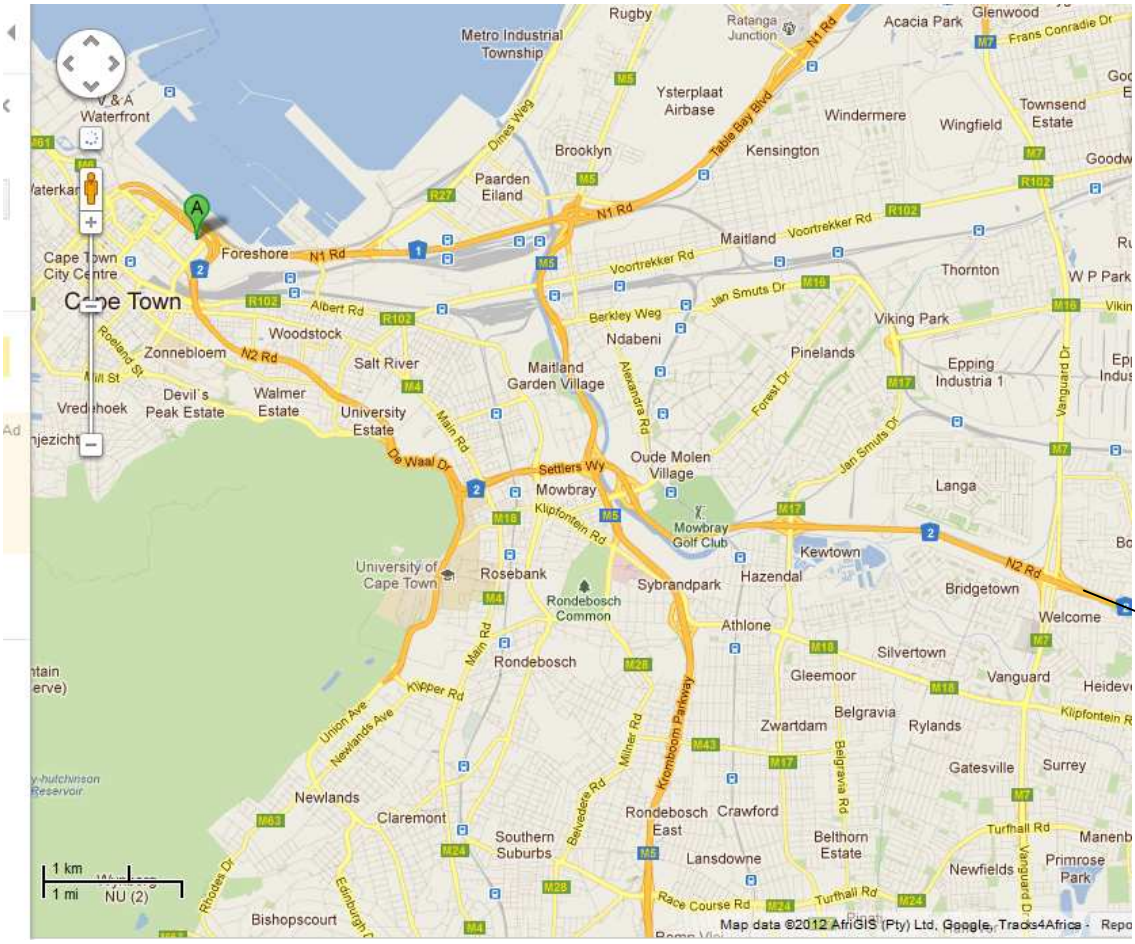

Head South on N2 Road/Settlers Way via the Cape Town ramp
After approximately 11 km, merge onto De Waal Drive. Continue onto Nelson Mandela Boulevard. After about 3 km, take the Oswald Pirow Street exit towards Heerengracht/N1. At the traffic lights, turn right onto Oswald Pirow Street and after about 300 metres, left onto Martin Hammerschlag Way

5th Floor, Foretrust Building

Airport