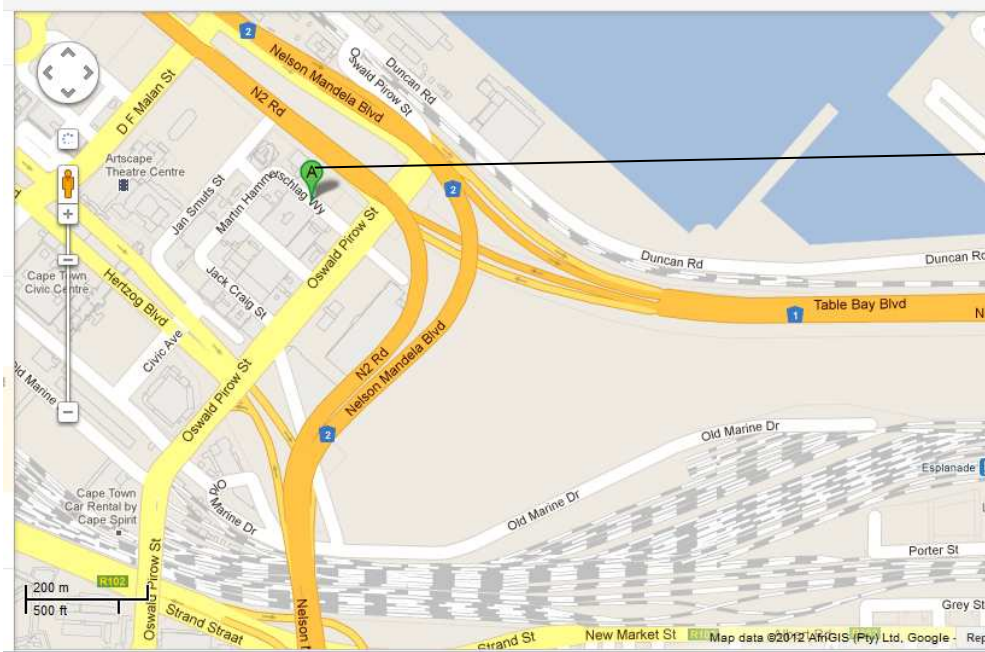

Head South on N2 Road/Settlers Way via the Cape Town ramp
After approximately 11 km, merge onto De Waal Drive. Continue onto Nelson Mandela Boulevard. After about 3 km, take the Oswald Pirow Street exit towards Heerengracht/N1. At the traffic lights, turn right onto Oswald Pirow Street and after about 300 metres, left onto Martin Hammerschlag Way

5th Floor, Foretrust Building

Airport