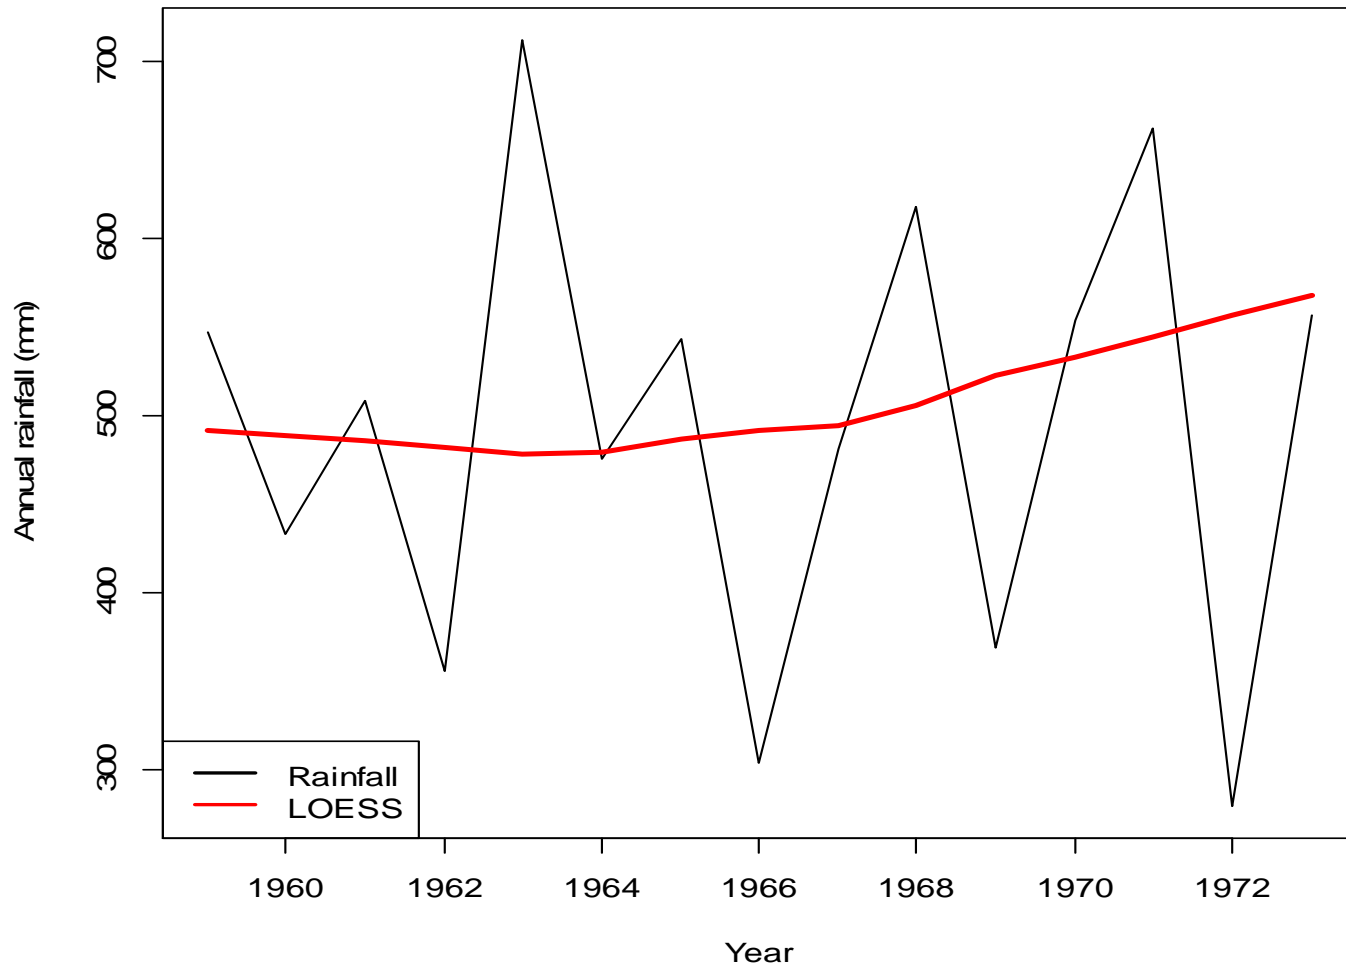

**Bassonskloof 1938 - 1958**

**Bassonskloof 1976 - 2010**

**Figure 1 - Annual rainfall at Bassonskloof Farm**

### Monthly rainfall - Bassonskloof Farm

Figure 2 - Monthly rainfall at Bassonskloof Farm

**Bassonskloof Farm 1937 - 1958  
Autocorrelation Function**

**Bassonskloof Farm 1976 - 2011  
Autocorrelation Function**

**Figure 3 - Rainfall autocorrelation**

**Figure 4 - Monthly rainfall trends 1937- 1958**

**Figure 5 - Monthly rainfall trends - 1976 – 2011**

### Glen Cumming 1959 - 1973

Figure 6 - Annual rainfall at Glen Cumming Farm