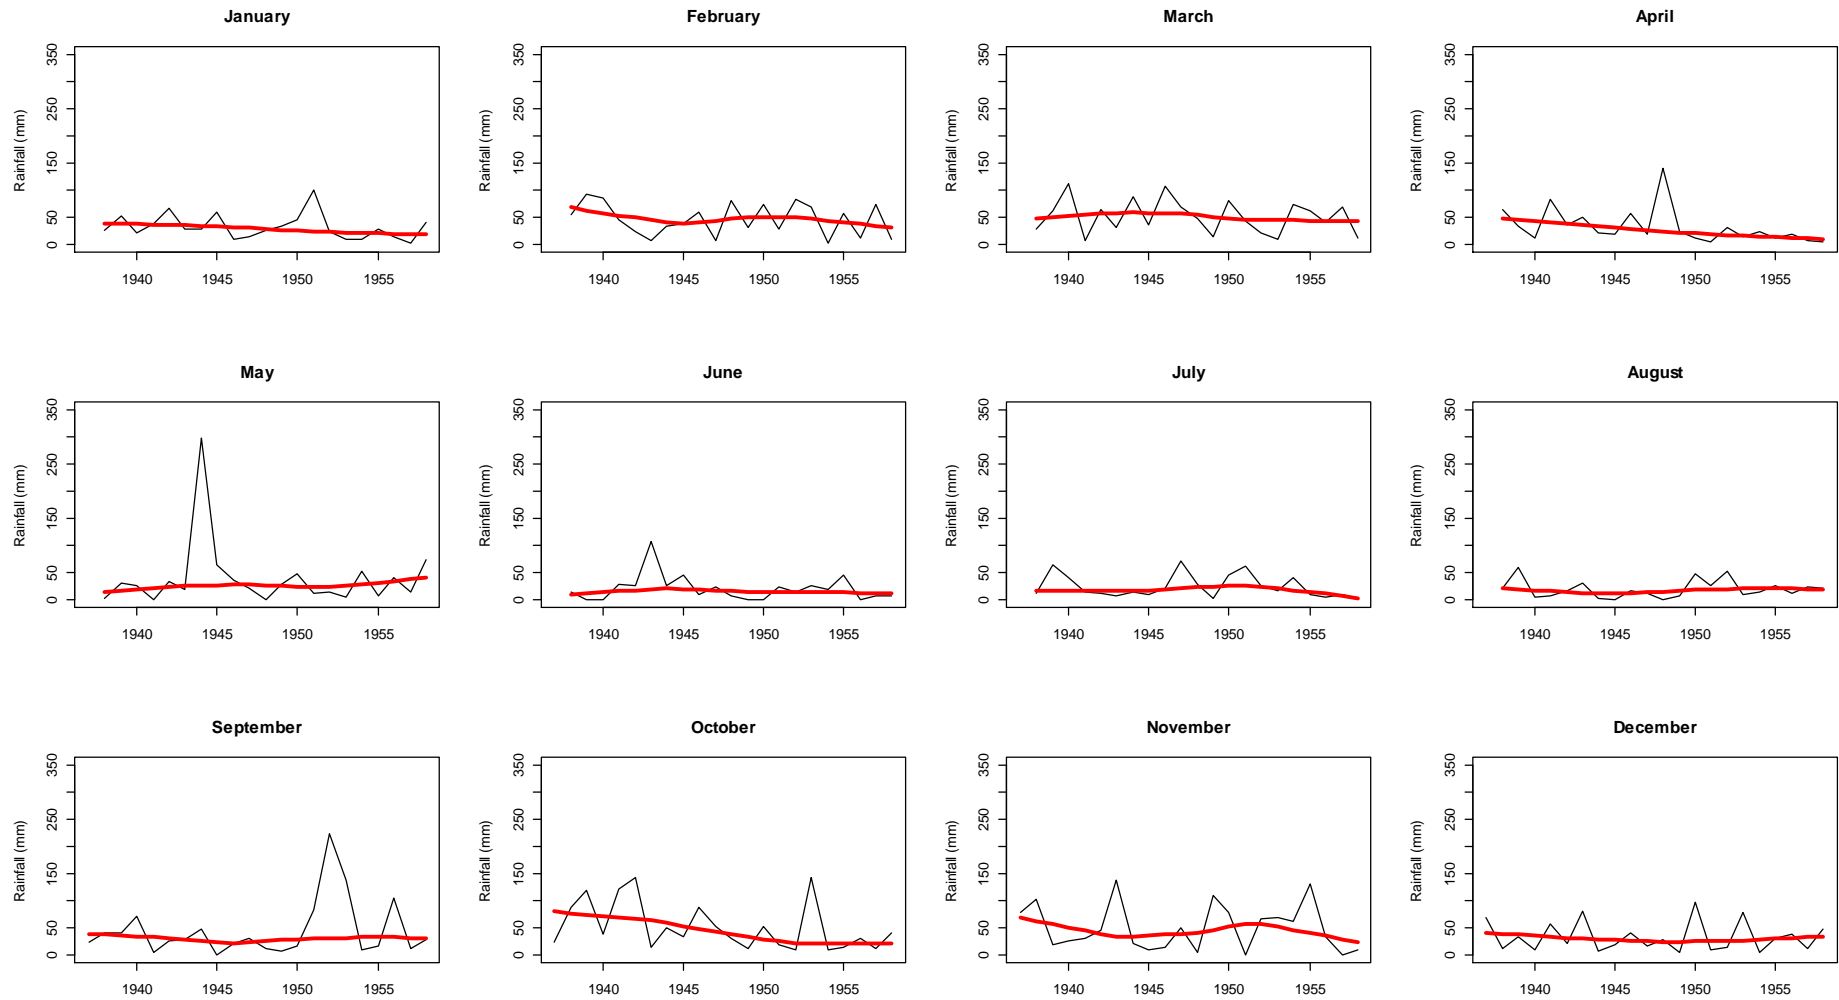

**Bassonskloof 1938 - 1958**

**Bassonskloof 1976 - 2010**

**Figure 1 - Annual rainfall at Bassonskloof Farm**

### Monthly rainfall - Bassonskloof Farm

Figure 2 - Monthly rainfall at Bassonskloof Farm

**Bassonskloof Farm 1937 - 1958  
Autocorrelation Function**

**Bassonskloof Farm 1976 - 2011  
Autocorrelation Function**

**Figure 3 - Rainfall autocorrelation**

**Figure 4 - Monthly rainfall trends 1937- 1958**

**Figure 5 - Monthly rainfall trends - 1976 – 2011**

### Glen Cumming 1959 - 1973

Figure 6 - Annual rainfall at Glen Cumming Farm