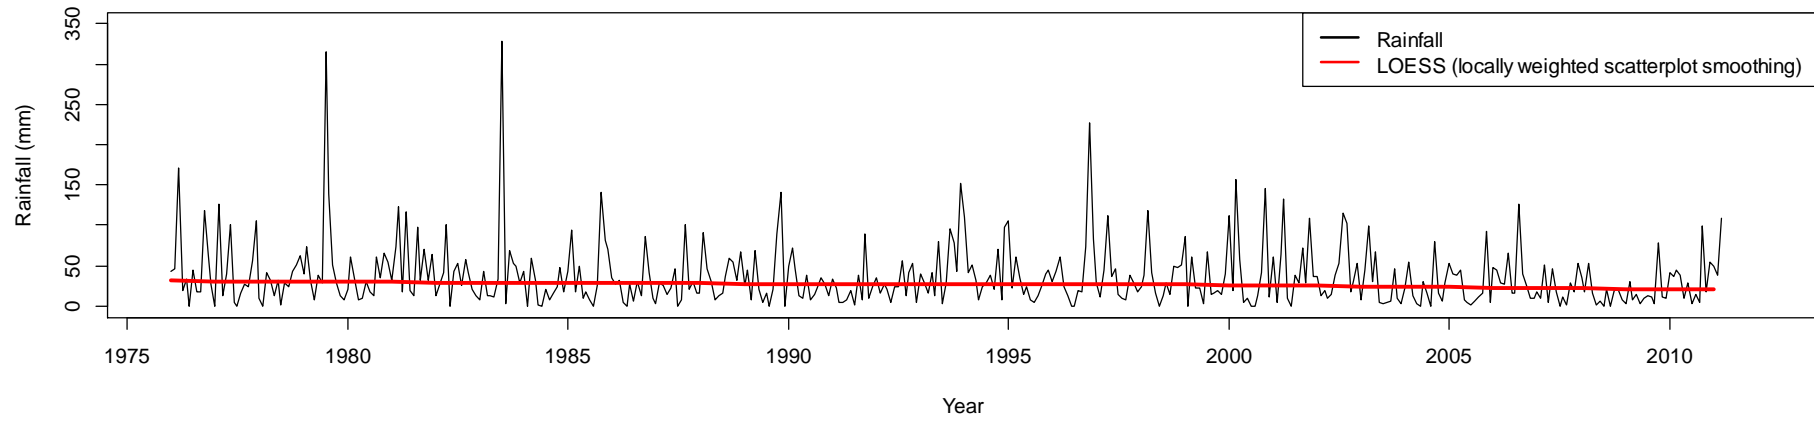

**Bassonskloof 1938 - 1958**

**Bassonskloof 1976 - 2010**

**Figure 1 - Annual rainfall at Bassonskloof Farm**

### Monthly rainfall - Bassonskloof Farm

Figure 2 - Monthly rainfall at Bassonskloof Farm

**Bassonskloof Farm 1937 - 1958  
Autocorrelation Function**

**Bassonskloof Farm 1976 - 2011  
Autocorrelation Function**

**Figure 3 - Rainfall autocorrelation**

**Figure 4 - Monthly rainfall trends 1937- 1958**

**Figure 5 - Monthly rainfall trends - 1976 – 2011**