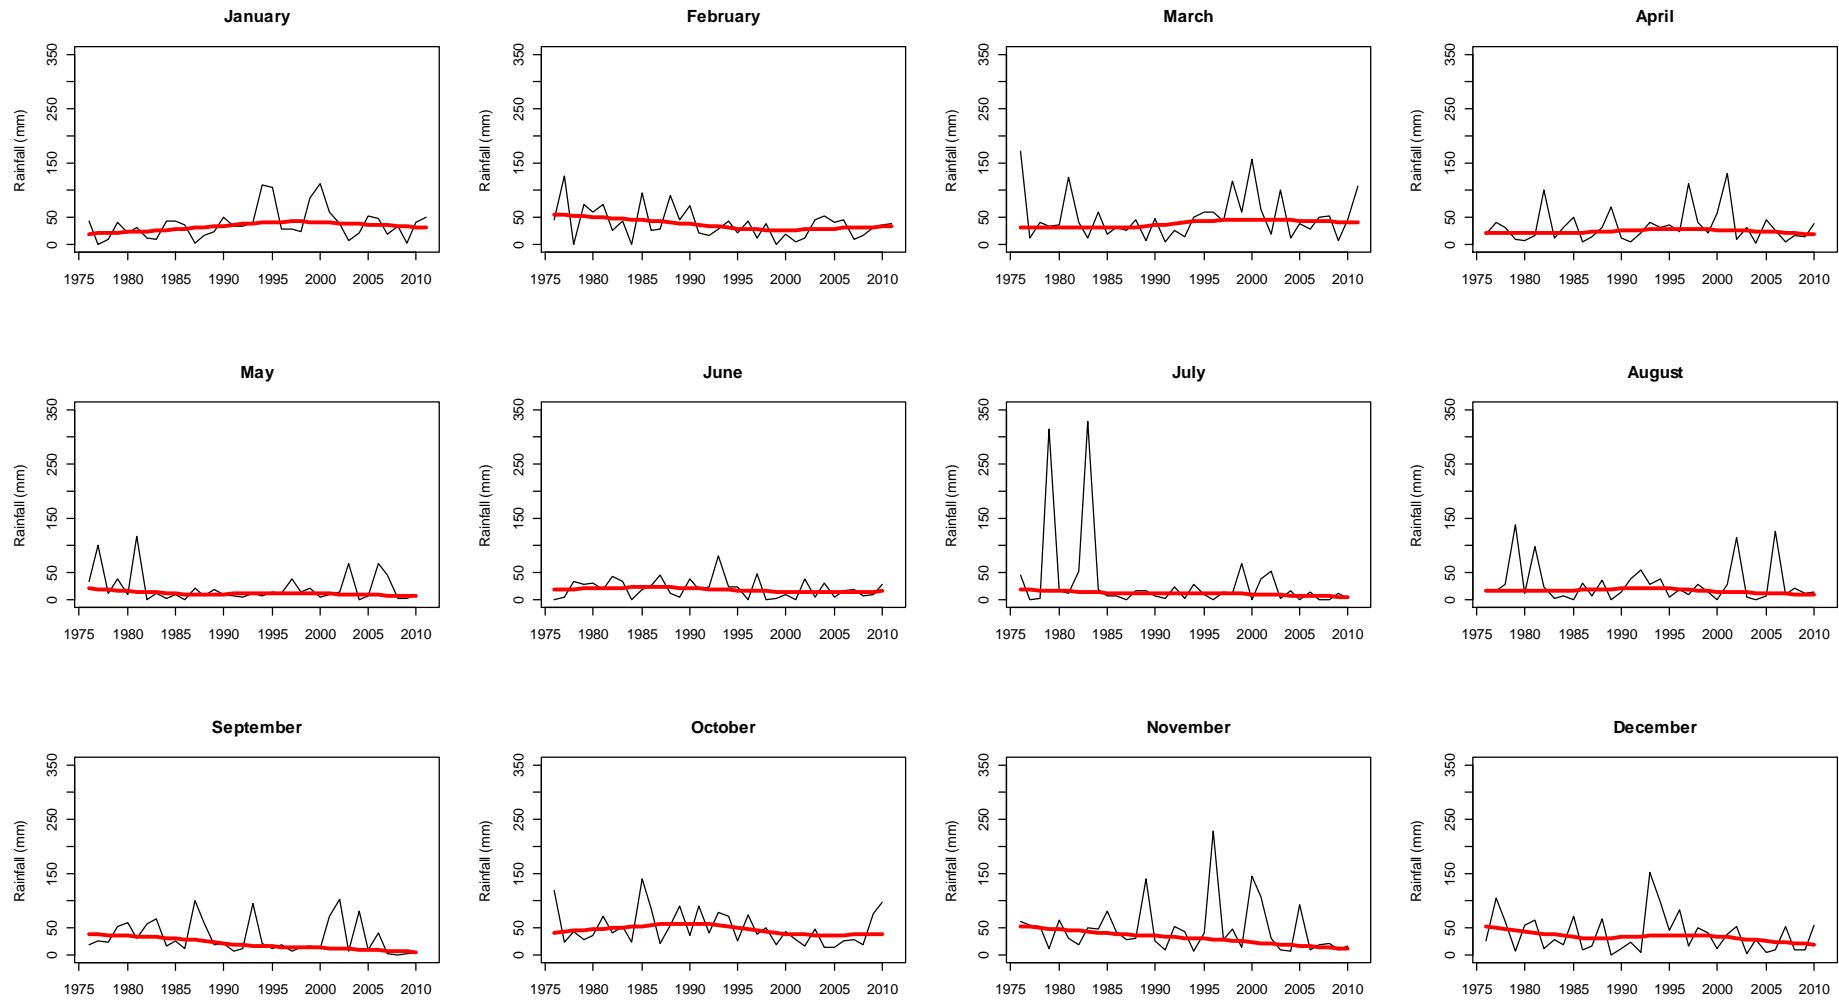

**Bassonskloof 1938 - 1958**

**Bassonskloof 1976 - 2010**

**Figure 1 - Annual rainfall at Bassonskloof Farm**

### Monthly rainfall - Bassonskloof Farm

Figure 2 - Monthly rainfall at Bassonskloof Farm

**Bassonskloof Farm 1937 - 1958  
Autocorrelation Function**

**Bassonskloof Farm 1976 - 2011  
Autocorrelation Function**

**Figure 3 - Rainfall autocorrelation**

**Figure 4 - Monthly rainfall trends 1937- 1958**

**Figure 5 - Monthly rainfall trends - 1976 – 2011**

### Glen Cumming 1959 - 1973

Figure 6 - Annual rainfall at Glen Cumming Farm