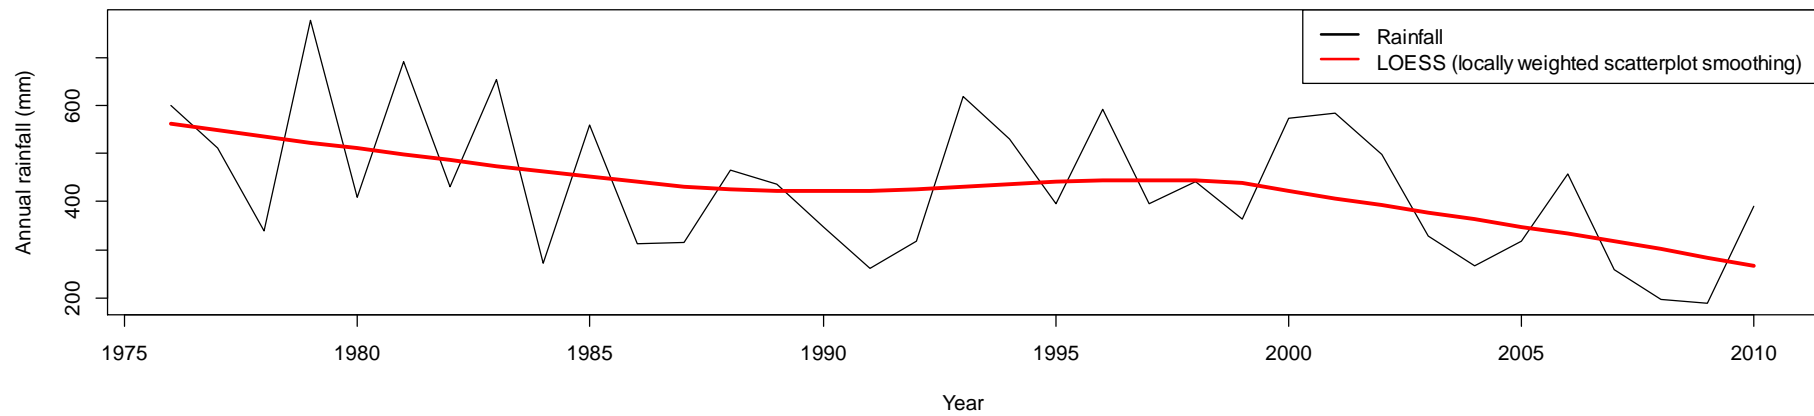

**Bassonskloof 1938 - 1958**

**Bassonskloof 1976 - 2010**

**Figure 1 - Annual rainfall at Bassonskloof Farm**

### Monthly rainfall - Bassonskloof Farm

Figure 2 - Monthly rainfall at Bassonskloof Farm

**Bassonskloof Farm 1937 - 1958  
Autocorrelation Function**

**Bassonskloof Farm 1976 - 2011  
Autocorrelation Function**

**Figure 3 - Rainfall autocorrelation**

**Figure 4 - Monthly rainfall trends 1937- 1958**

**Figure 5 - Monthly rainfall trends - 1976 – 2011**

### Glen Cumming 1959 - 1973

Figure 6 - Annual rainfall at Glen Cumming Farm